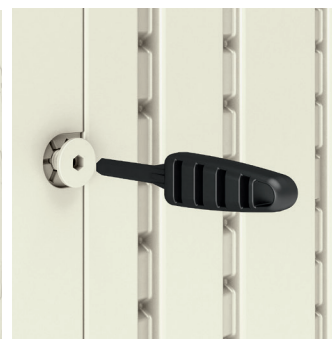

**YOUR STUFF  
WILL LIKE IT  
HERE**

**CRAFTSMAN**  
WE BUILD PRIDE.™

**TALL PROFILE**  
TO STORE LADDERS AND  
LONG-HANDLED TOOLS

**EASY ASSEMBLY**  
MINIMAL TOOLS  
REQUIRED

**MULTI-WALL PANELS**  
FOR STRENGTH AND  
DURABILITY

**LOCKABLE DOORS**  
KEEP CONTENTS SECURE  
(LOCK NOT INCLUDED)

**METAL HINGES**  
ASSIST IN SMOOTH  
DOOR OPERATION

**LOWER LATCH**  
KEEPS DOORS CLOSED

Tall profile is perfect for storing ladders, long-handled tools and more

Durable, multi-wall resin panels provide ultimate strength and stability

Padlock ready doors keep contents safe and secure (lock not included)

Assembly is quick and easy with minimal tools required (easy bolt driver included)