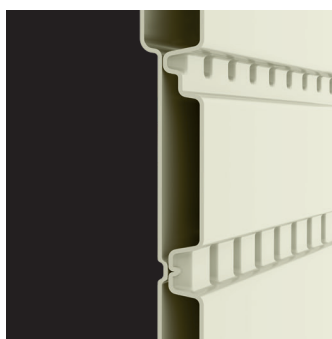

**YOUR STUFF  
WILL LIKE IT  
HERE**

**CRAFTSMAN**  
WE BUILD PRIDE.™

**TALL PROFILE**  
TO STORE LADDERS AND  
LONG-HANDLED TOOLS

**EASY ASSEMBLY**  
MINIMAL TOOLS  
REQUIRED

**MULTI-WALL PANELS**  
FOR STRENGTH AND  
DURABILITY

**LOCKABLE DOORS**  
KEEP CONTENTS SECURE  
(LOCK NOT INCLUDED)

**METAL HINGES**  
ASSIST IN SMOOTH  
DOOR OPERATION

**LOWER LATCH**  
KEEPS DOORS CLOSED

Tall profile is perfect for storing ladders, long-handled tools and more

Durable, multi-wall resin panels provide ultimate strength and stability

Padlock ready doors keep contents safe and secure (lock not included)

Assembly is quick and easy with minimal tools required (easy bolt driver included)